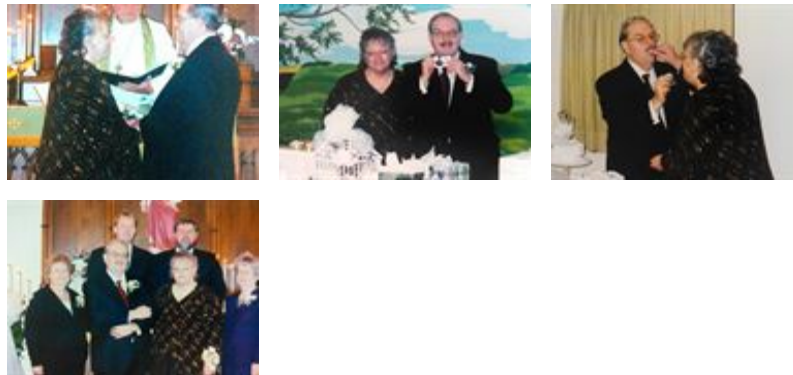

Thoma/Rich, Lemler Funeral Home - January 06, 2017 at 11:13 AM